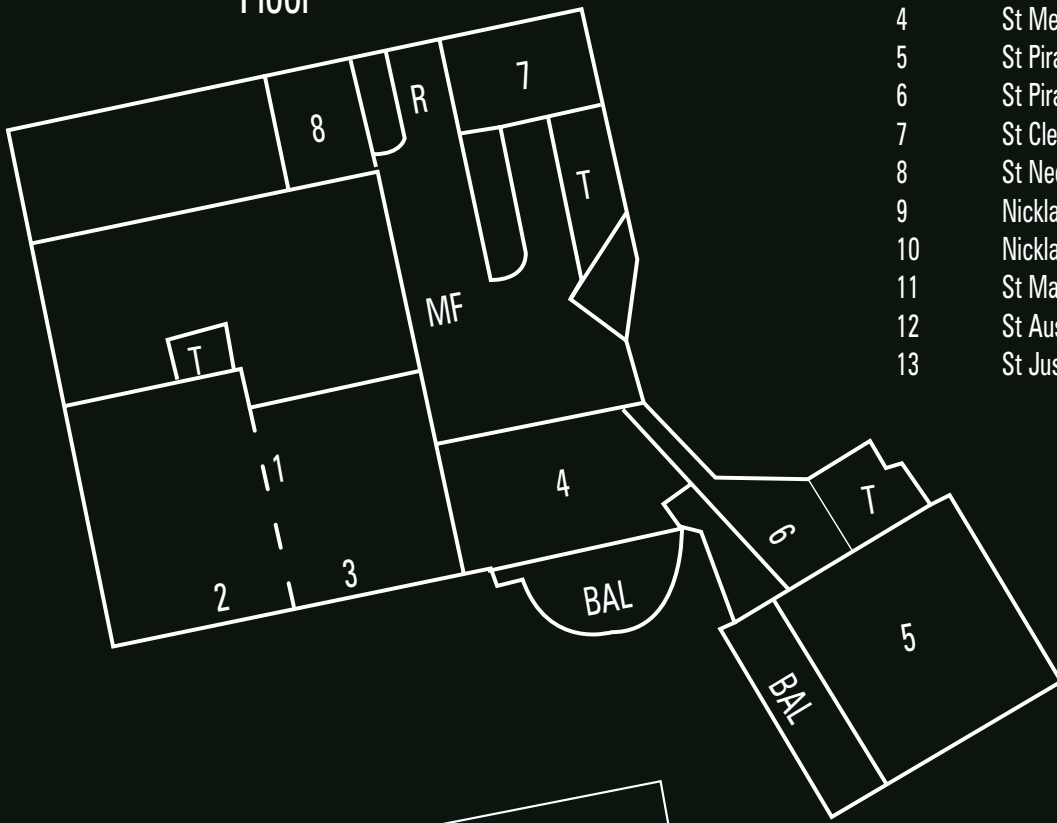

LAYOUT	St Mellion Suite	St Mellion A	St Mellion B	St Mellion Bar	St Piran Suite	St Cleer Suite	St Neot Suite	Nicklaus Suite	Nicklaus Boardroom	St Mawes	St Austell	St Just
Boardroom	80	40	40	25	50	25	25	30	14	12	12	6
Theatre	350 / 200*	150	150	50	150	50	50	80	n/a	n/a	n/a	10
Cabaret	140	150	150	32	80	24	24	50	n/a	n/a	n/a	6
U-Shape	100	50	50	15	50	18	14	40	n/a	n/a	n/a	n/a
Classroom	140	70	70	12	70	20	18	60	n/a	n/a	n/a	6
Dinner	300	120	120	50	120	40	40	60	12	12	12	6

Ground Floor